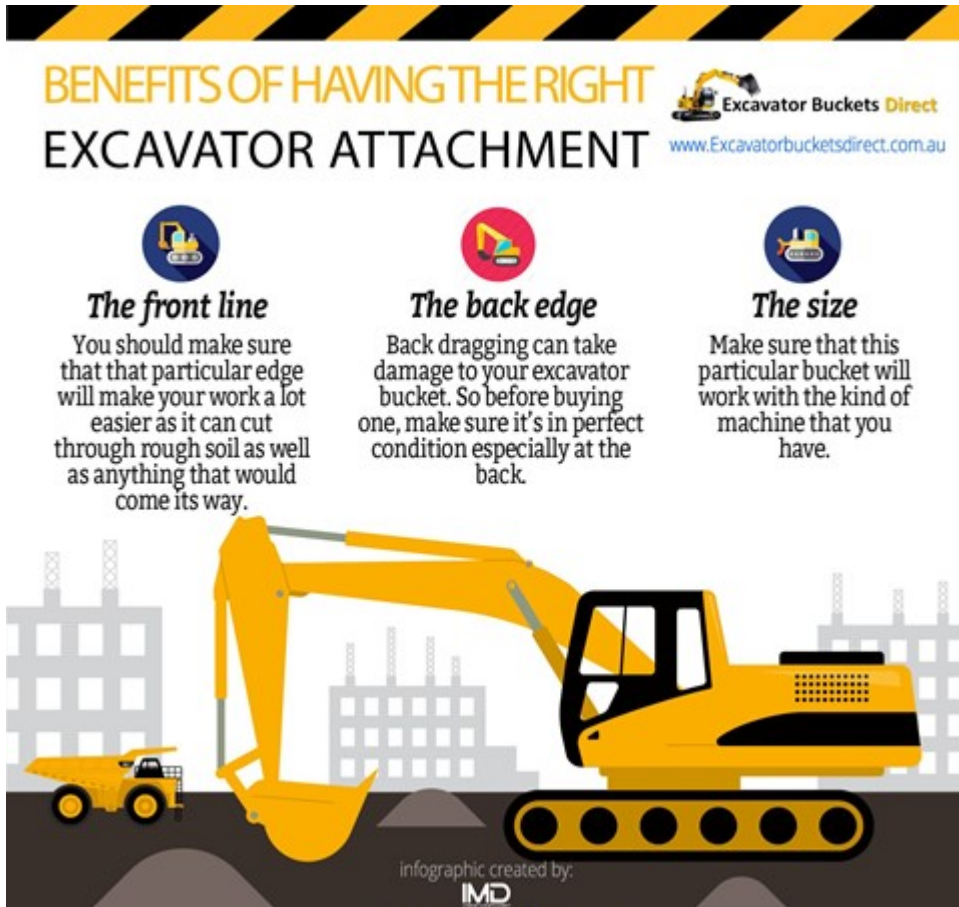

Excavator Quick Coupler Device – Picture This

Source: i.pinimg.com